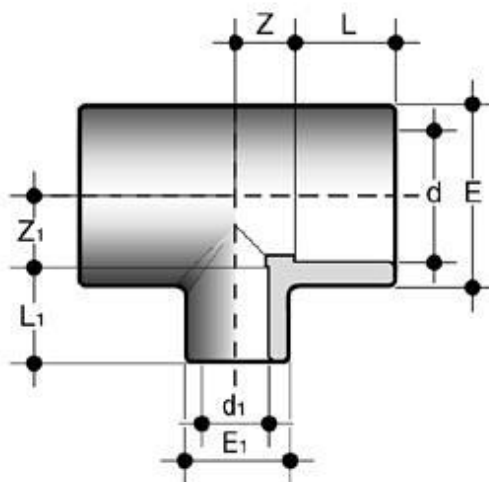

Tee 90° ridotto PVC-C

- Codice prodotto: TRIC
- Estremità femmina per incollaggio con derivazione ridotta (d_1)
- Attacchi in accordo con le seguenti norme:
ISO 727, EN 15493 accoppiabili con tubi secondo DIN 8079/8080 e EN ISO 15493

90° PVC-C tee 90°, reduced

- Product code: TRIC
- Female sockets for solvent welding with offtake socket d_1 , reduced
- Coupling comply with the following standards:
ISO 727, EN 15493 coupling to the pipes complying with DIN 8079/8080 and EN ISO 15493

$d \times d_1$	PN	L	L ₁	Z	Z ₁	E	E ₁	Peso Weight (gr)
25 x 20	16	19	16	14,0	14,0	33	28	41
32 x 20	16	22	16	17,5	17,5	41	28	66
32 x 25	16	22	19	17,5	17,5	41	34	72
40 x 20	16	26	16	22,0	22,0	50	29	111
40 x 25	16	26	19	22,0	22,0	50	34	111
50 x 25	16	31	19	27,0	27,0	61	35	176
50 x 32	16	31	22	27,0	27,0	61	42	182
63 x 25	16	38	19	33,5	33,5	76	36	320
63 x 32	16	38	22	33,5	33,5	76	43	325
75 x 25	16	44	16	40,5	39,0	91	33	470
90 x 25	16	51	16	48,5	46,0	109	33	773
110 x 25	16	61	16	61,0	56,0	133	33	1170