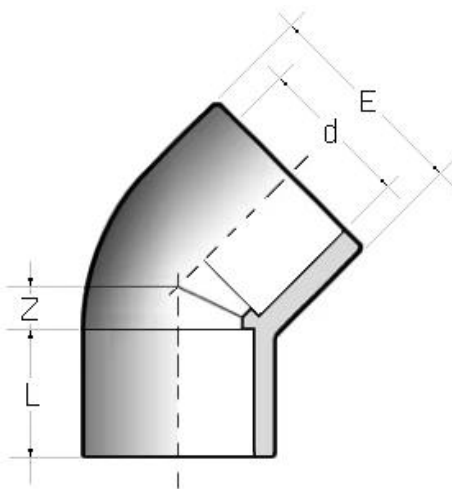

## Gomito 45° PVC-C

- Codice prodotto: HIC
- Estremità femmina per incollaggio
- Attacchi in accordo con le seguenti norme:
- ISO 727, EN 15493 accoppiabili con tubi secondo DIN 8079/8080 e EN ISO 15493

## 45° C-PVC elbow

- Product code: HIC
- Female sockets for solvent welding
- Connections conforming with the following standards:  
*ISO 727, EN 15493 coupling to the pipes complying with DIN 8078/808 and EN ISO 15493*

d	L	Z	E	PN	Peso Weight (g)
20	16	5,5	28,0	16	20
25	19	6,0	34,0	16	32
32	22	7,0	42,5	16	58
40	26	10,5	52,0	16	101
50	31	11,7	64,0	16	175
63	38	14,0	80,0	16	305
75	44	17,0	90,0	16	344
90	51	21,5	107,0	16	587
110	61	26,0	130,0	16	1007
160	86	38,0	192,0	16	3255
225	121	55,0	260,0	10	7150