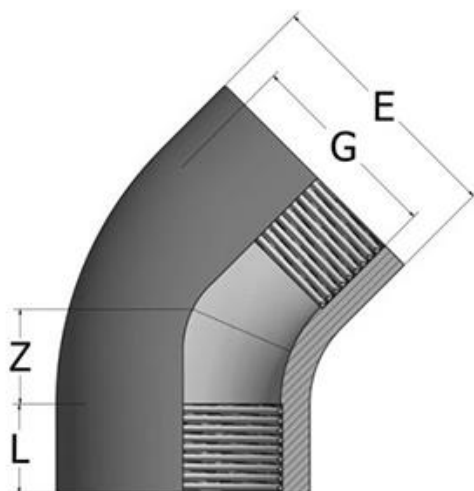

### Gomito 45° PVC

- Codice prodotto: DHFV
- Estremità femmina filettata
- Attacchi in accordo con le seguenti norme:  
UNI ISO 228/1, DIN 2999, BS 21

### PVC 45° elbow

- Product code: DHFV
- Parallel threaded female socket
- Coupling comply with the following standards:  
UNI ISO 228/1, DIN 2999, BS 21

| G      | L    | Z    | E     | PN | Peso Weight (g) |
|--------|------|------|-------|----|-----------------|
| 3/8"   | 11,4 | 8,1  | 24,0  | 16 | 11              |
| 1/2"   | 15,0 | 6,5  | 28,0  | 16 | 18              |
| 3/4"   | 16,3 | 8,7  | 34,0  | 16 | 29              |
| 1"     | 19,1 | 10,9 | 42,0  | 16 | 48              |
| 1 1/4" | 21,4 | 14,6 | 51,0  | 16 | 74              |
| 1 1/2" | 21,4 | 21,6 | 61,0  | 16 | 110             |
| 2"     | 25,7 | 27,3 | 75,0  | 16 | 182             |
| 2 1/2" | 30,2 | 31,8 | 89,0  | 16 | 340             |
| 3"     | 33,3 | 38,7 | 106,0 | 16 | 620             |
| 4"     | 39,3 | 46,7 | 129,0 | 16 | 830             |