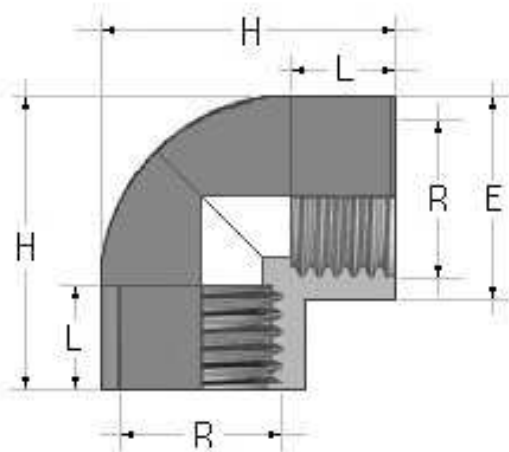

Gomito 90° PP

- Codice prodotto: DGFM
- Estremità femmina filettate
- Colore: Beige RAL 7032
- Giunzione: Filettatura cilindrica secondo UNI ISO 228/1
- Dimensioni: $\varnothing \frac{3}{8}'' \div \varnothing 2''$
- Temperature di esercizio: $-10\text{ °C} \div +100\text{ °C}$
- Pressione di esercizio max: 10 bar

PP elbow 90°

- Product code: DGFM
- Parallel threaded female socket
- Color: Beige RAL 7032
- Joint: Gas parallel threaded standards UNI ISO 228/1
- Dimensions: $\varnothing \frac{3}{8}'' \div \varnothing 2''$
- Working temperature: $-10\text{ °C} \div +100\text{ °C}$
- Max working pressure: 10 bar

R (inch)	L (mm)	H (mm)	E (mm)
$\frac{3}{8}''$	15,5	36,0	24,5
$\frac{1}{2}''$	16,0	42,5	29,0
$\frac{3}{4}''$	19,5	50,5	35,0
1"	20,0	59,0	43,0
1 $\frac{1}{4}''$	22,5	73,0	57,0
1 $\frac{1}{2}''$	26,0	85,0	65,0
2"	30,5	104,0	80,5