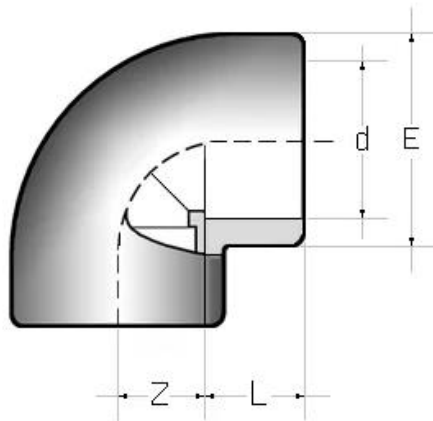

Gomito 90° PVC-C

- Codice prodotto: GIC
- Estremità femmina per incollaggio
- Attacchi in accordo con le seguenti norme:
ISO 727, EN 15493 accoppiabili con tubi secondo DIN 8079/8080 e EN ISO 15493

90° C-PVC elbow

- Product code: GIC
- Female sockets for solvent welding
- Connections conforming with the following standards:
ISO 727, EN 15493 coupling to the pipes complying with DIN 8078/808 and EN ISO 15493

d	L	Z	E	PN	Peso Weight (g)
16	14,0	9,0	22	16	12
20	16,0	11,5	27	16	20
25	19,0	14,0	33	16	34
32	22,0	16,5	41	16	56
40	26,0	22,5	50	16	95
50	31,0	27,0	61	16	155
63	38,0	33,5	76	16	283
75	44,0	40,3	91	16	490
90	51,0	48,0	107	16	745
110	61,0	60,0	130	16	1265
160	86,0	89,0	193	16	4500
225	119,0	172,0	258	10	9270