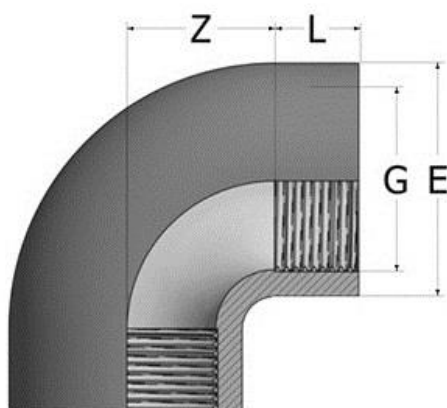

### Gomito 90° PVC

- Codice prodotto: DGFV
- Estremità femmina filettata
- Attacchi in accordo con le seguenti norme:  
UNI ISO 228/1, DIN 2999, BS 21

### PVC 90° elbow

- Product code: DGFV
- Parallel threaded female socket
- Coupling comply with the following standards:  
UNI ISO 228/1, DIN 2999, BS 21

G	L	Z	E	PN	Peso Weight (g)
3/8"	11,4	11,6	24,0	16	14
1/2"	15,0	12,0	27,0	16	18
3/4"	16,3	16,7	33,0	16	29
1"	19,1	19,9	41,0	16	54
1 1/4"	21,4	25,6	50,0	16	85
1 1/2"	21,4	35,6	60,0	16	178
2"	25,7	45,3	75,0	16	329
2 1/2"	30,2	52,8	89,0	16	430
3"	33,3	64,7	106,0	16	760
4"	39,3	78,7	129,0	16	1022