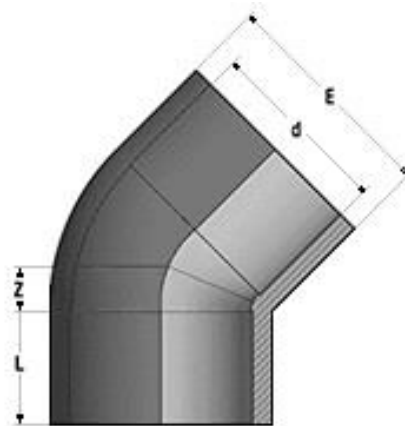

Gomito 45° PVC

- Codice prodotto: DHIV
- Estremità femmina per incollaggio
- Attacchi in accordo con le seguenti norme:
ISO 727, DIN 8063, NF T54-028, KIWA 54, UNI-EN 1452
accoppiabili con tubi secondo ISO 161/1, UNI-EN 1452, DIN 8062, NF T54-016, KIWA 49

45° PVC elbow

- Product code: DHIV
- Female sockets for solvent welding
- Connections conforming with the following standards:
ISO 727, DIN 8063, NF T54-028, KIWA 54, UNI-EN 1452
coupling to the pipes complying with ISO 161/1, UNI-EN 1452, DIN 8062, NF T54-016, KIWA 49

Grandi diametri Large diameters

d	L	Z	E	PN	Peso Weight (gr)
250	131,5	58	287	10	7782
280	147,0	62	320	10	10500
315	165,0	66	360	10	14690