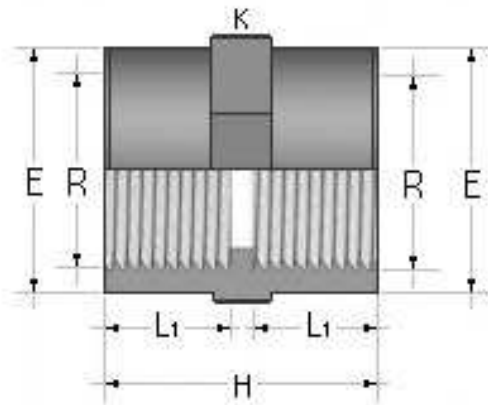

Manicotto PP

- Codice prodotto: DMFM
- Estremità femmina filettate
- Colore: Beige RAL 7032
- Giunzione: Filettatura cilindrica secondo UNI ISO 228/1
- Dimensioni: $\varnothing \frac{3}{8}'' \div \varnothing 2''$
- Temperature di esercizio: $- 10^{\circ}\text{C} \div +100^{\circ}\text{C}$
- Pressione di esercizio max: 10 bar

PP double socket

- Product code: DMFM
- Parallel threaded female sockets
- Color: Beige RAL 7032
- Joint: Gas parallel threaded standards UNI ISO 228/1
- Dimensions: $\varnothing \frac{3}{8}'' \div \varnothing 2''$
- Working temperature: $- 10^{\circ}\text{C} \div +100^{\circ}\text{C}$
- Max working pressure: 10 bar

R (inch)	L ₁ (mm)	H (mm)	E (mm)	K (mm)
$\frac{3}{8}''$	15,0	33,0	34,5	25,0
$\frac{1}{2}''$	16,0	35,5	30,0	30,0
$\frac{3}{4}''$	19,0	42,0	35,5	36,0
1"	22,0	46,5	43,0	43,0
1 $\frac{1}{4}''$	24,0	53,0	57,5	58,0
1 $\frac{1}{2}''$	26,5	58,5	65,0	70,0
2"	30,0	67,0	80,5	83,0