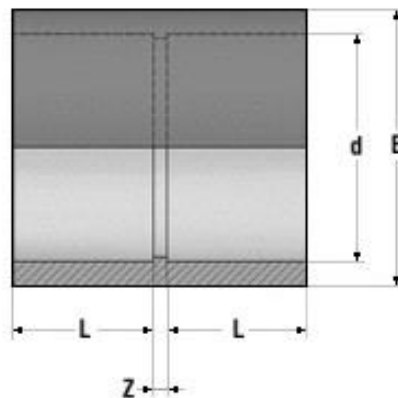

Manicotto PVC

- Codice prodotto: DMIV
- Estremità femmina per incollaggio
- Attacchi in accordo con le seguenti norme:
ISO 727, DIN 8063, NF T54-028, KIWA 54, UNI-EN 1452
accoppiabili con tubi secondo ISO 161/1, UNI-EN 1452, DIN 8062, NF T54-016, KIWA 49

PVC double sockets

- Product code: DMIV
- Female sockets for solvent welding
- Connections conforming with the following standards:
ISO 727, DIN 8063, NF T54-028, KIWA 54, UNI-EN 1452
coupling to the pipes complying with ISO 161/1, UNI-EN 1452,
DIN 8062, NF T54-016, KIWA 49

Grandi diametri Large diameters

d	L	Z	E	PN	Peso Weight (gr)
250	132,5	10	287	10	5432
280	147,0	10	320	10	7893
315	165,0	10	355	10	9958