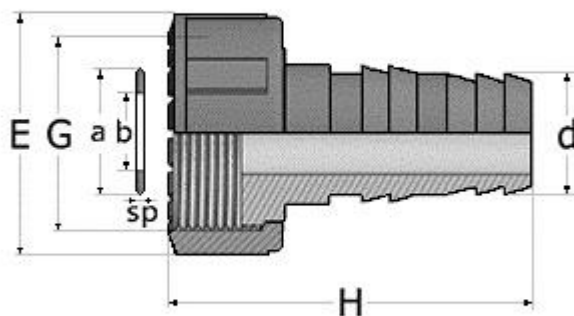

## Portagomma PVC con ghiera

- Codice prodotto: DADV
- Estremità a bocchettone femmina filettata con guarnizione in EPDM
- Attacchi in accordo con le seguenti norme:  
UNI ISO 228/1, DIN 2999, BS 21

## PVC hose nozzle with nut

- Product code: DADV
- With G nut connection female parallel threaded and EPDM flat gasket
- Coupling comply with the following standards:  
UNI ISO 228/1, DIN 2999, BS 21

G	d	H	E	a	b	Sp.	PN	Peso Weight (g)
3/4"	16	54	34	17	24,0	2	16	26
1"	20	59	42	19	29,5	2	16	42
1 1/4"	25	63	52	24	38,5	2	16	64
1 1/2"	32	68	59	32	44,0	3	16	90
2"	40	77	72	42	55,0	3	16	140
2 1/4"	50	80	79	42	55,0	3	16	196
2 3/4"	60	84	96	46	62,0	3	16	342