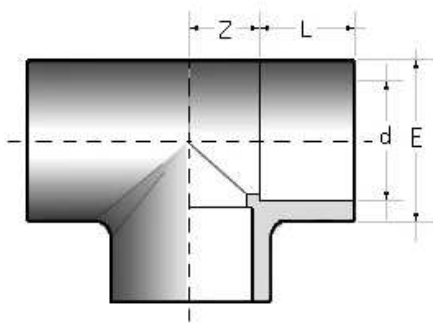

Tee 90° PVC-C

- Codice prodotto: TIC
- Estremità femmina per incollaggio
- Attacchi in accordo con le seguenti norme:
ISO 727, EN 15493 accoppiabili con tubi secondo DIN 8079/8080 e EN ISO 15493

90° C-PVC tee

- Product code: TIC
- Female sockets for solvent welding
- Connections conforming with the following standards:
ISO 727, EN 15493 coupling to the pipes complying with DIN 8078/808 and EN ISO 15493

d	L	Z	E	PN	Peso Weight (g)
16	14,0	9,0	22	16	15
20	16,0	11,0	27	16	25
25	19,0	14,0	33	16	45
32	22,0	17,5	41	16	75
40	26,0	22,0	50	16	125
50	31,0	27,0	61	16	195
63	38,0	33,5	76	16	394
75	44,0	38,5	91	16	667
90	51,0	48,0	109	16	1075
110	61,0	61,0	133	16	1920
160	86,0	89,0	192	16	5730
225	119,0	114,0	258	10	10800